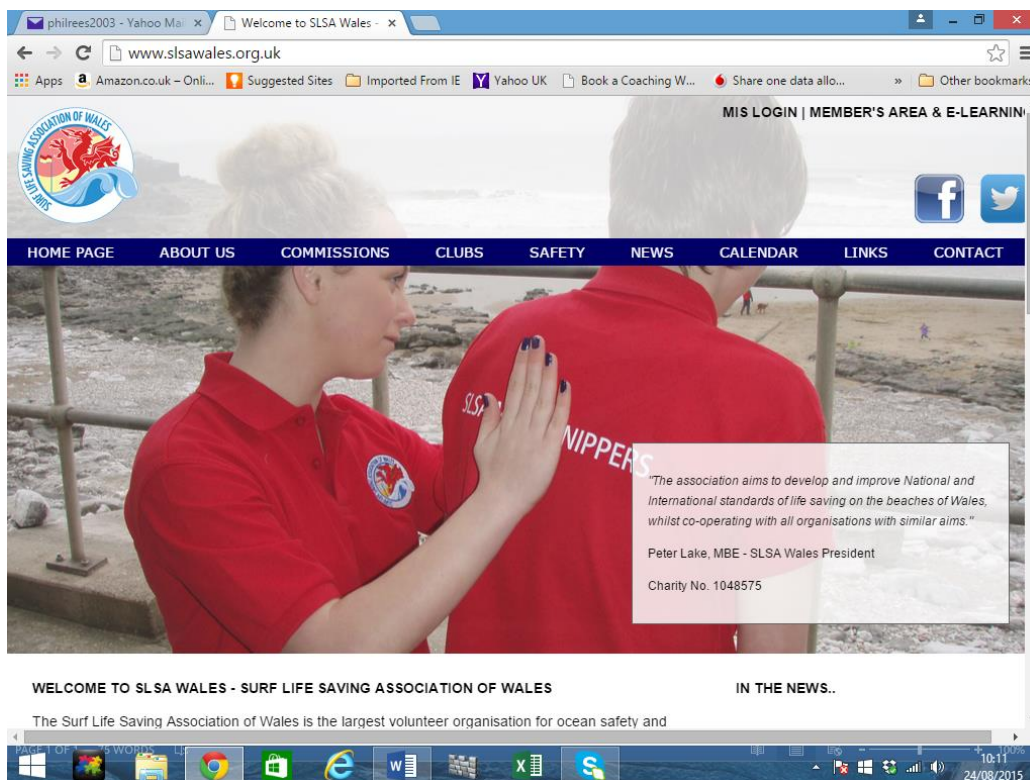

Surf Life Saving Association of Wales

E-learning Log-in

1. From www.slsawales.org.uk go to **MEMBERS AREA & E-LEARNING**

2. Before you can access the member's area or the E-learning system you must first set your password by clicking on the link shown (**Please set your password here**).