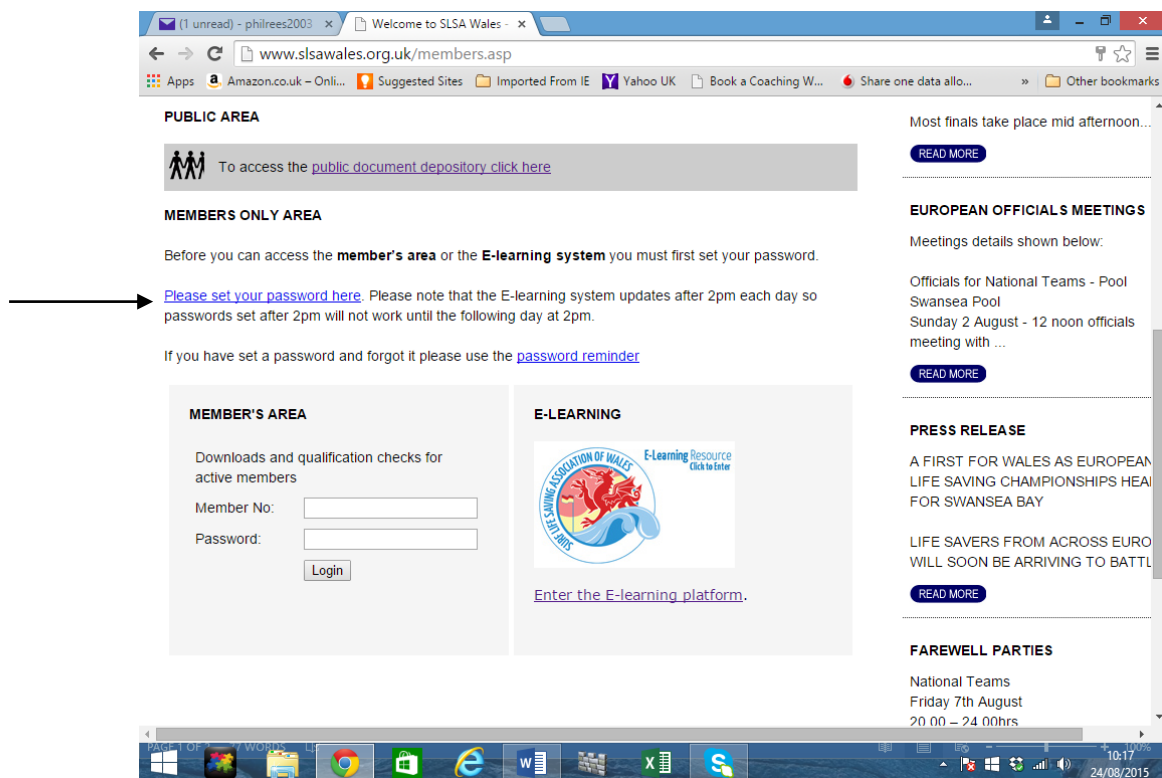

Surf Life Saving Association of Wales

E-learning Log-in

1. From www.slsawales.org.uk go to **MEMBERS AREA & E-LEARNING**

2. Before you can access the member's area or the E-learning system you must first set your password by clicking on the link shown (**Please set your password here**).

Monday, 24 August 2015

Surf Life Saving Association of Wales

3. Enter your MIS number and Surname and click on 'Find Me'.

YOU ARE HERE > MEMBER'S AREA > SET YOUR PASSWORD

IN THE NEWS..

BRILLIANT EURO'S
Lifesaving 2015 is now over and all the results, video footage, etc can be found on the Championship website. Typical the comments received, is sh...
[READ MORE](#)